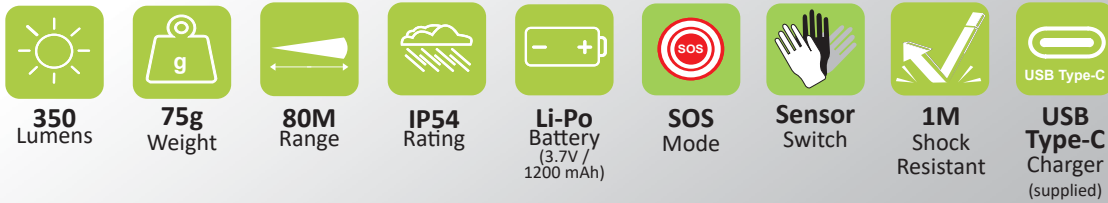

FICHA TÉCNICA

KLIGHT
By Kratos Safety

SLU040

RAINBOW 1
HL 10 001 00

HS Code : 85131000
Barcode : 3700671407593

	Brightness	Running Time
COB 100%	350 lumens	2.5 hours
COB 40%	150 lumens	5 hours
XP-E 100%	150 lumens	4 hours
XP-E 40%	60 lumens	8 hours

Charging time : 2.5 h
Charging indicator : Red - charging
Green - full

Dimensions
printed box : 100 x 60 x 40 mm

Safety
Directive **2014/30/UE**
2001/95/UE
2011/65/UE
2012/19/UE

LED Risk(c) : Group 0 (no risk) No photobiological hazard Measures under NF EN 62471 Standard

Assets

- Many different lighting modes (flood, focused, Strobe).
- Very lightweight & comfortable
- Versatile
- «Fun» looking product
- SOS feature available
- Very wide light beam up to 230° beam angle.
- Easy to use : Only two buttons.